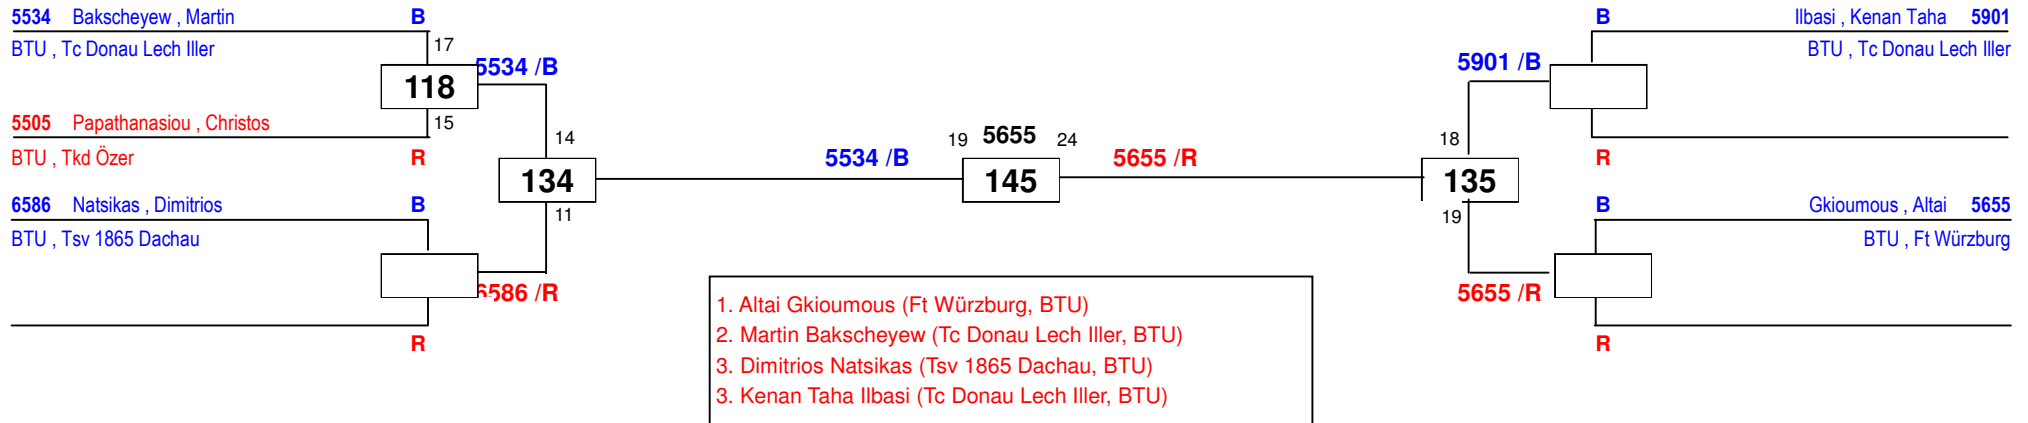

Draw Sheet

Draw Sheet

Draw Sheet

Draw Sheet

Draw Sheet

Draw Sheet

Draw Sheet

5117 Kuppel, Dominik
BTU, Tkd Club Jaguar Lauf E.v.