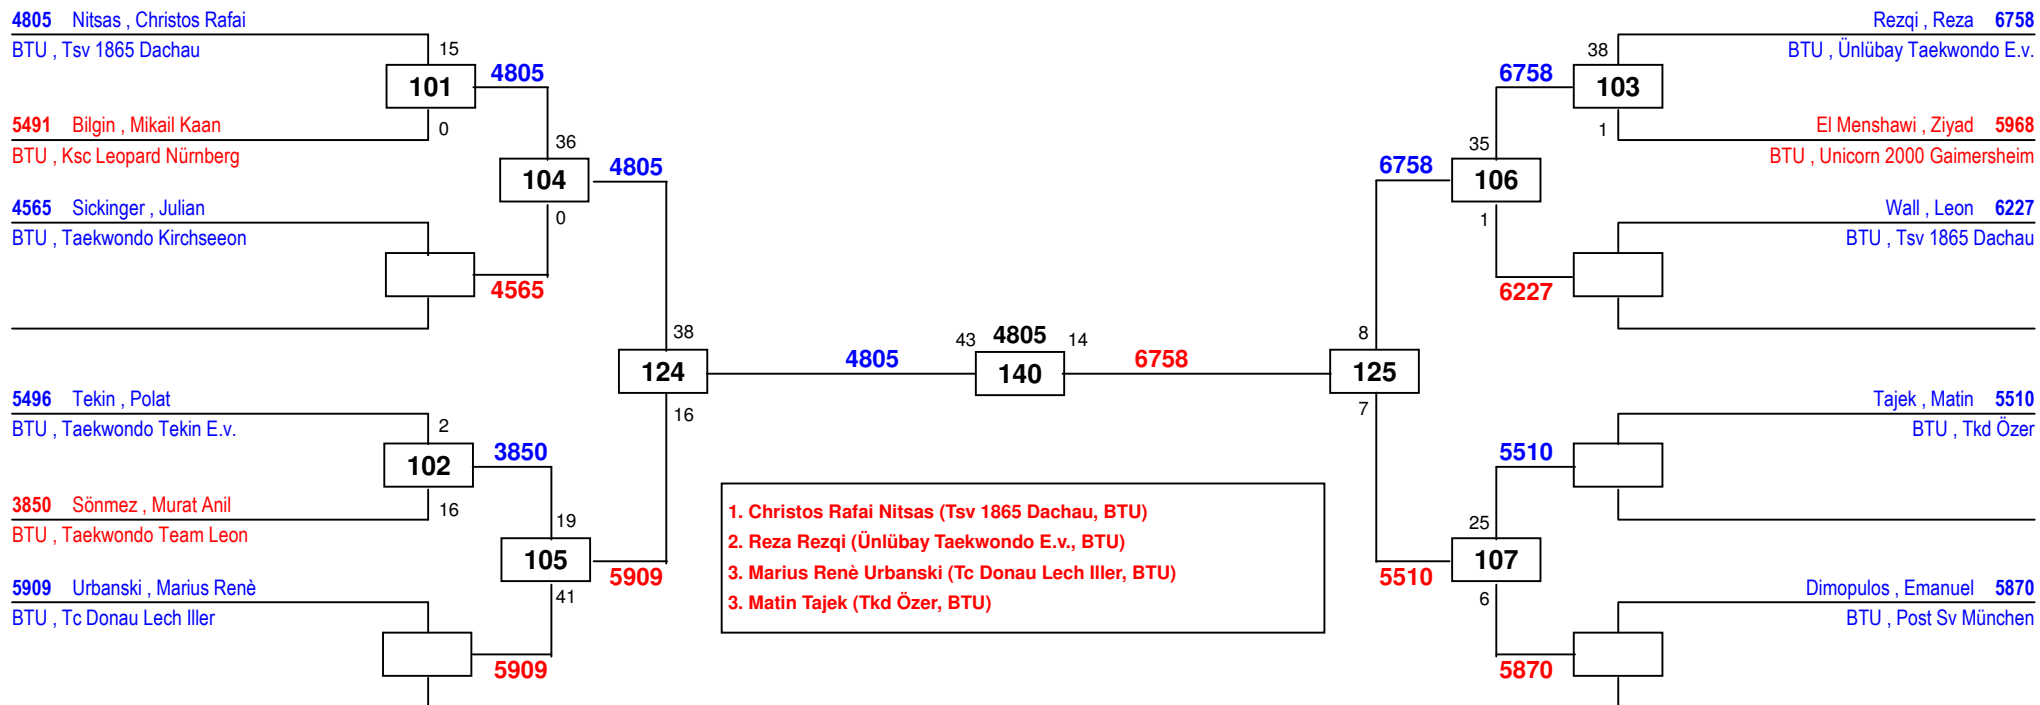

Draw Sheet

Draw Sheet

Draw Sheet

Draw Sheet

Draw Sheet

Draw Sheet

Draw Sheet

5117 Kuppel, Dominik
BTU, Tkd Club Jaguar Lauf E.v.