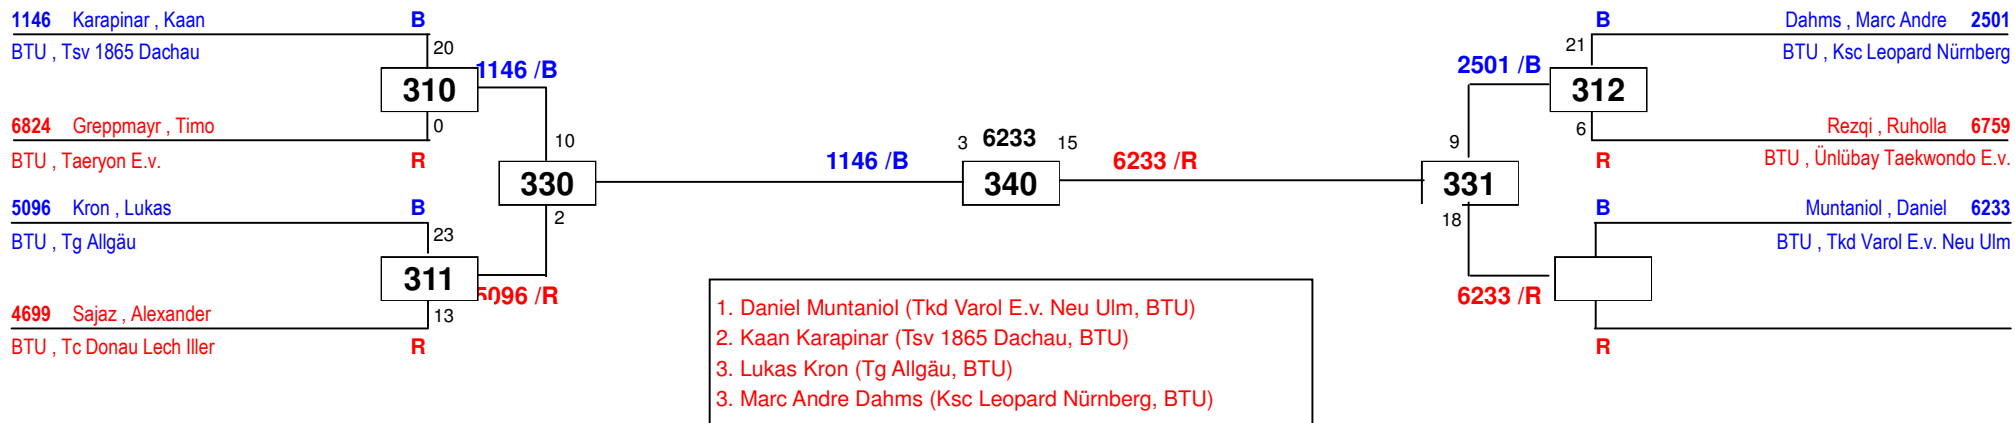

Draw Sheet

Draw Sheet

Draw Sheet

Draw Sheet

Draw Sheet

3822 Kücüksungur , Kerim
BTU , Ksc Leopard Nürnberg

B

18