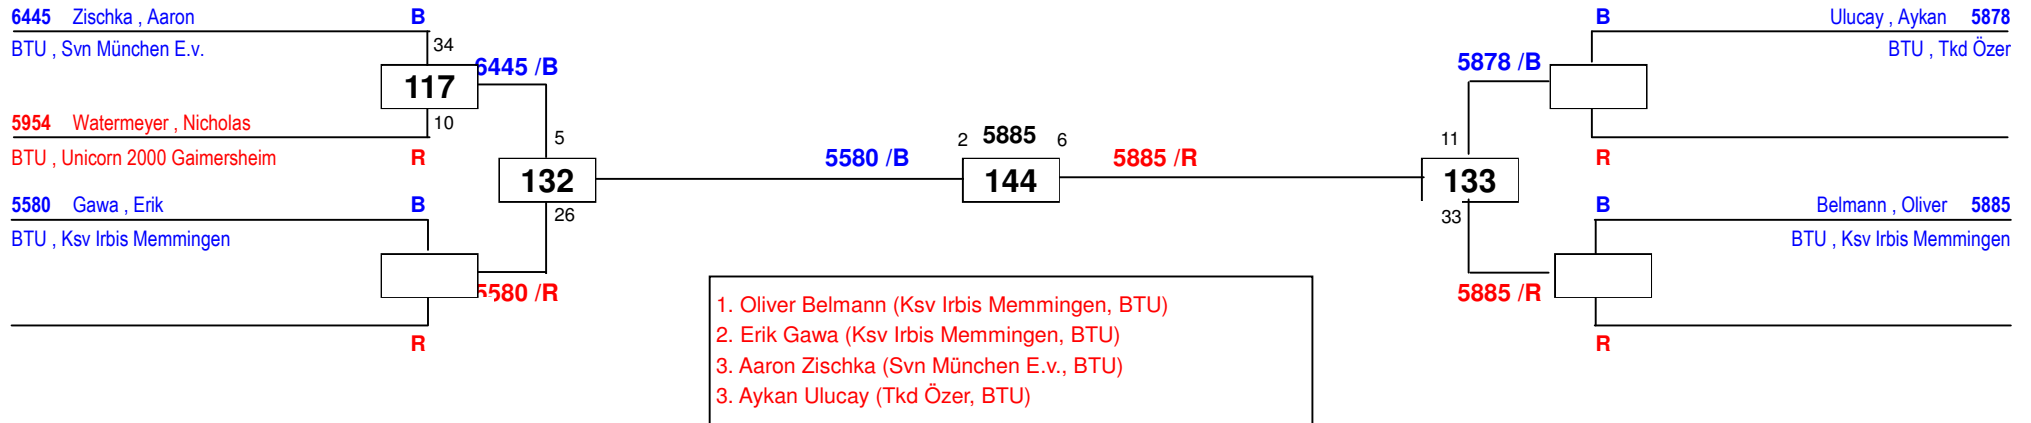

Draw Sheet

Draw Sheet

Draw Sheet

Draw Sheet

Draw Sheet

Draw Sheet

Draw Sheet

5117 Kuppel, Dominik
BTU, Tkd Club Jaguar Lauf E.v.