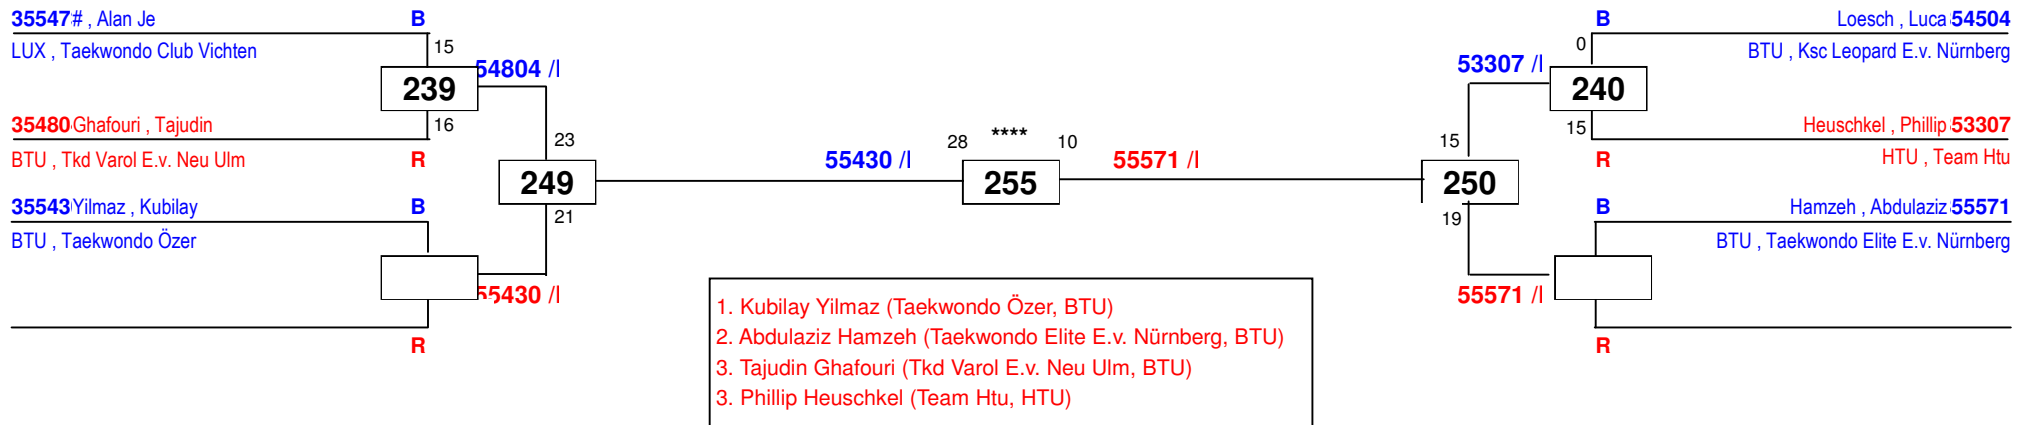

Bavaria Open 2017

am 01.07.2017

J Am-48

Draw Sheet