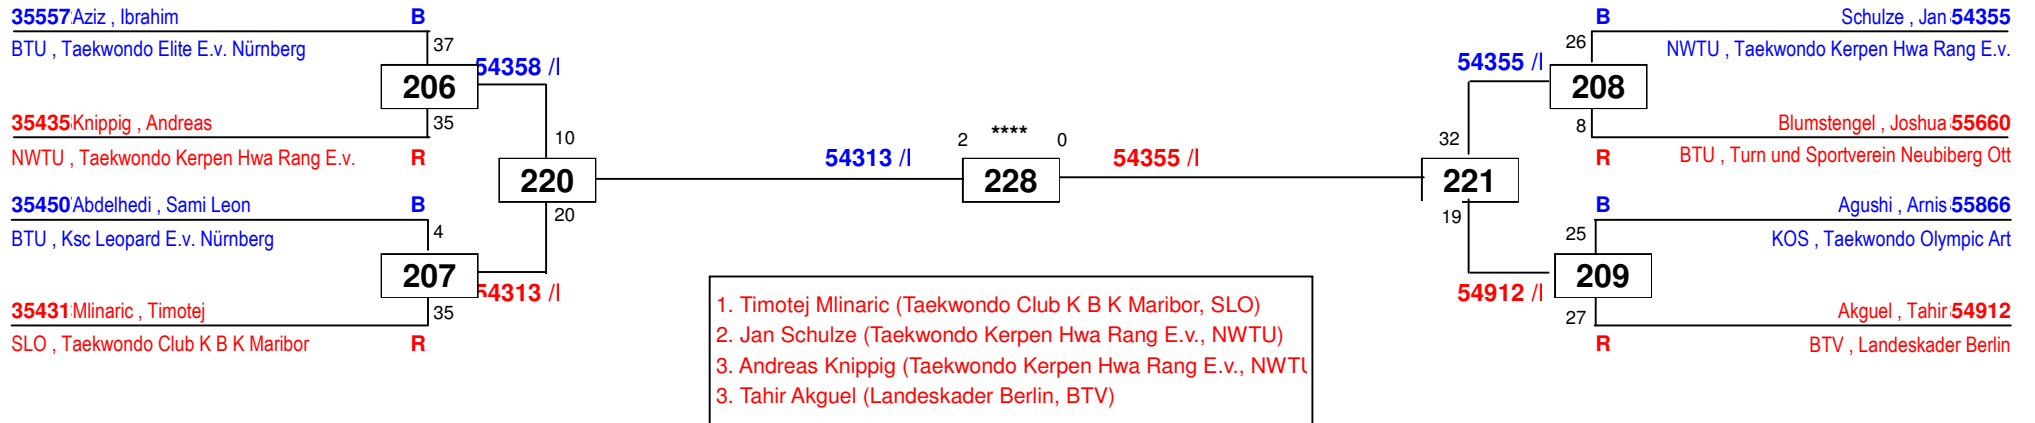

Bavaria Open 2017

am 01.07.2017

J Bm-49

Draw Sheet