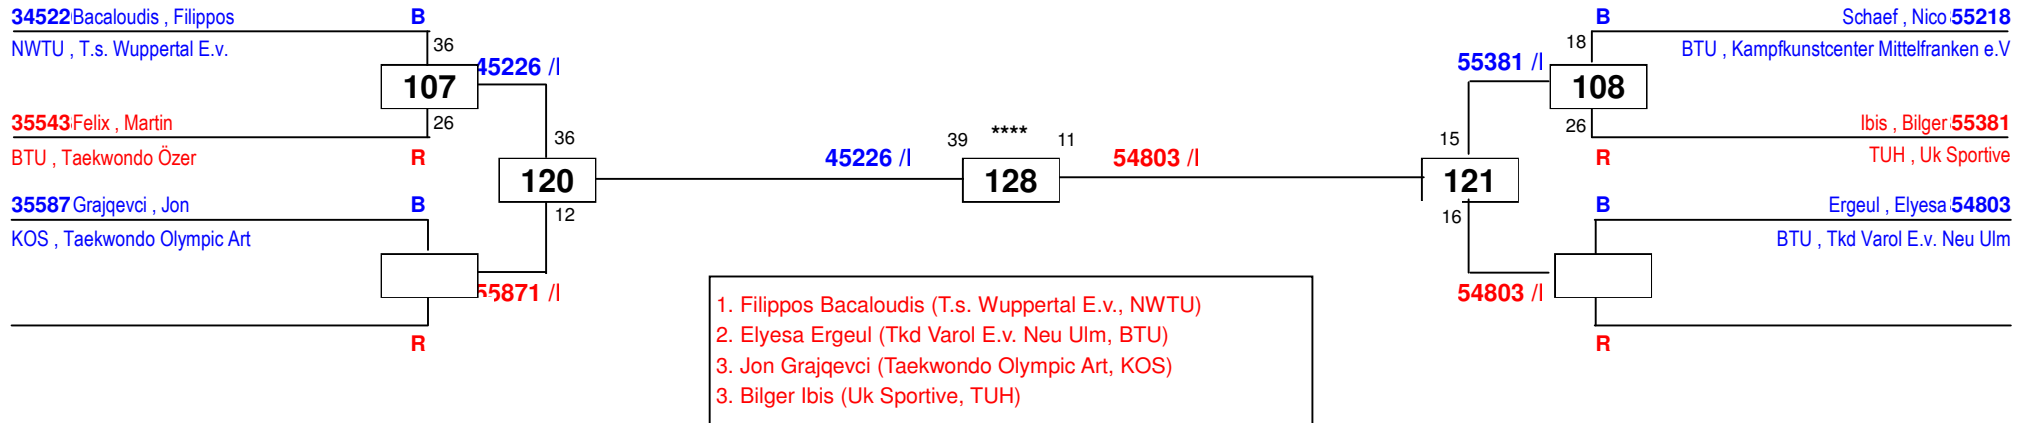

Bavaria Open 2017

am 01.07.2017

J Bm-33

Draw Sheet