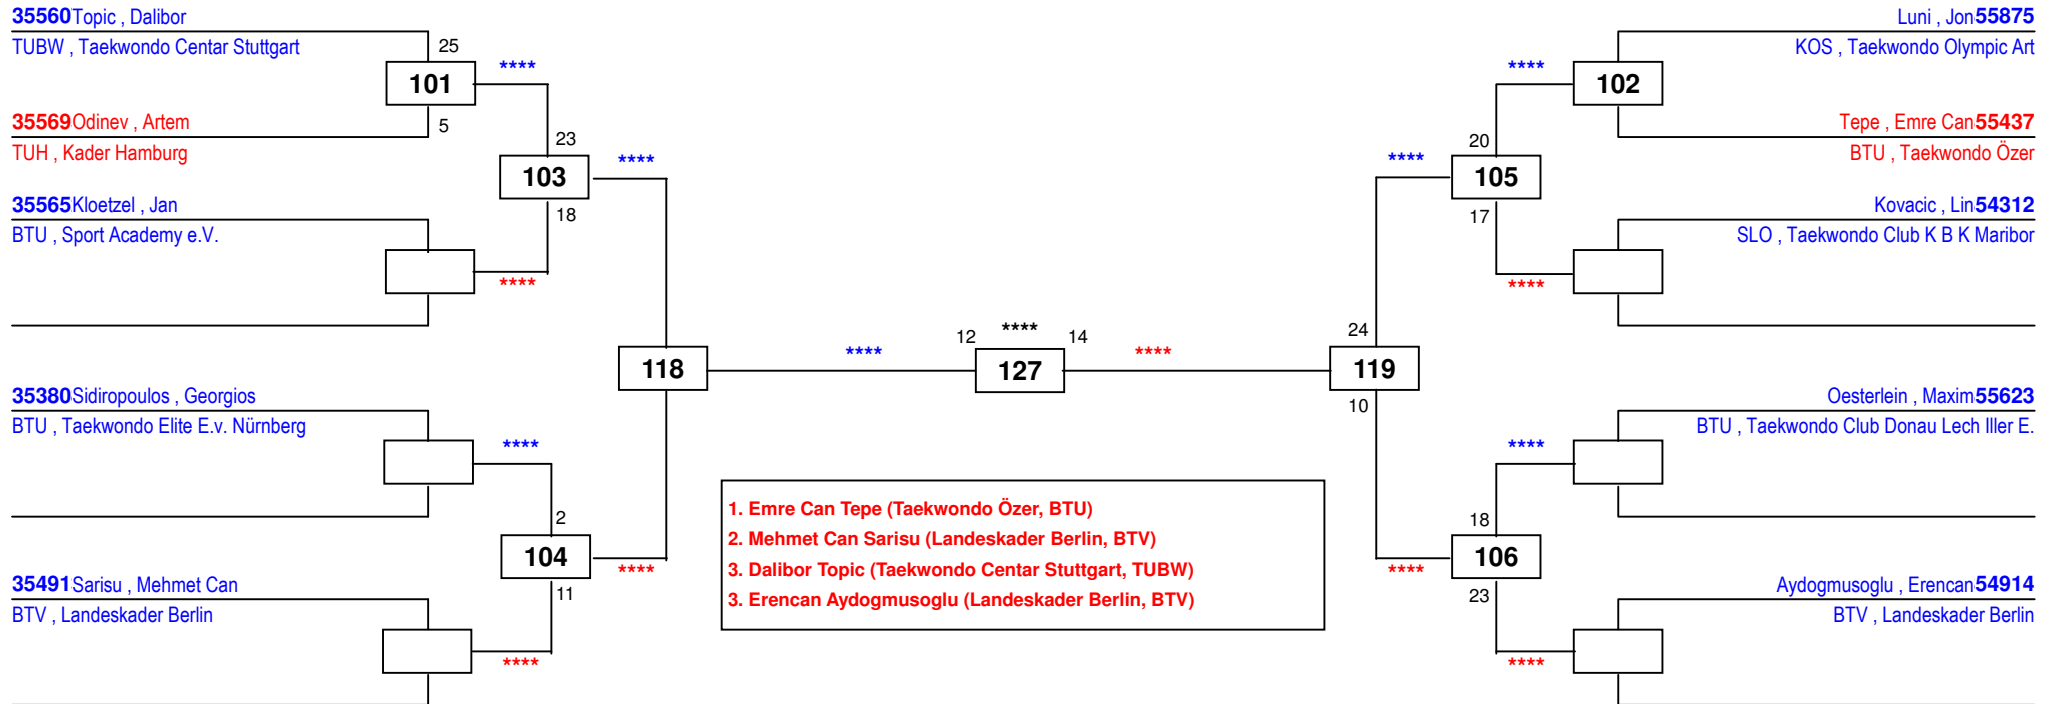

Bavaria Open 2017

am 01.07.2017

J Bm-33

Draw Sheet

Bavaria Open 2017

am 01.07.2017

J Bm-45

Draw Sheet